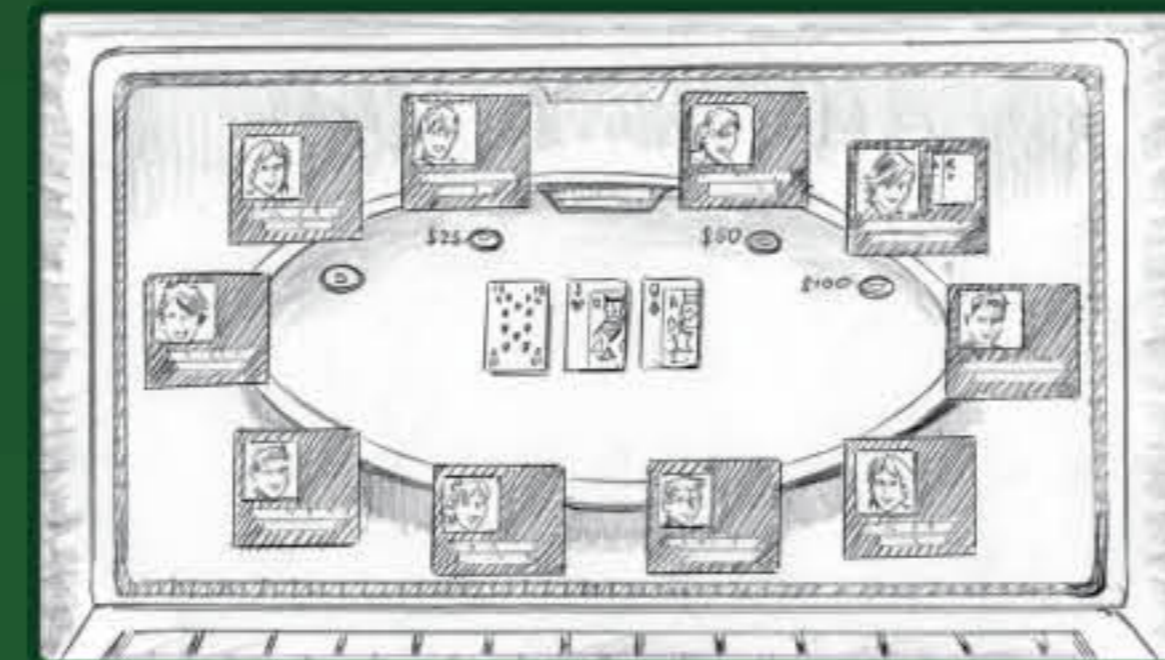

Continued...
A police tape slaps onto the freeze frame. It reads: "WARNING! Be Careful Where You Win". A wasp inches over the banner to punctuate the joke.

Medium close-up
Our main character plops down into his seat (his chair is off-screen). He greets his fellow players whilst staving off a few wasps swirling around his head. This image falls away...

Continued...
...to reveal that he's in a picture frame, as part of the online PartyPoker game. Other **CONTESTANTS** greet and size each other up in their separate frames. The camera pulls back...

Continued...
...to illustrate the PartyPoker online game layout and show our character's winning hand. The camera pulls away further still...

Continued...
...to reveal the game inside a laptop and shows the PartyPoker logo on the table.

King of the Table alternative ending

Zoom In onto the green baize of the table. The King of the Table promotion crown **DROPS** in and **SPINS** like a coin. The promotional terms & conditions appear in a box over the keyboard.

TWO cards fly out of the middle of the spinning crown.

The crown and cards land flat on the table. The card on the left has the King of the Table promotion title on and the card on the right has the PartyPoker logo with the love to win sign-off.