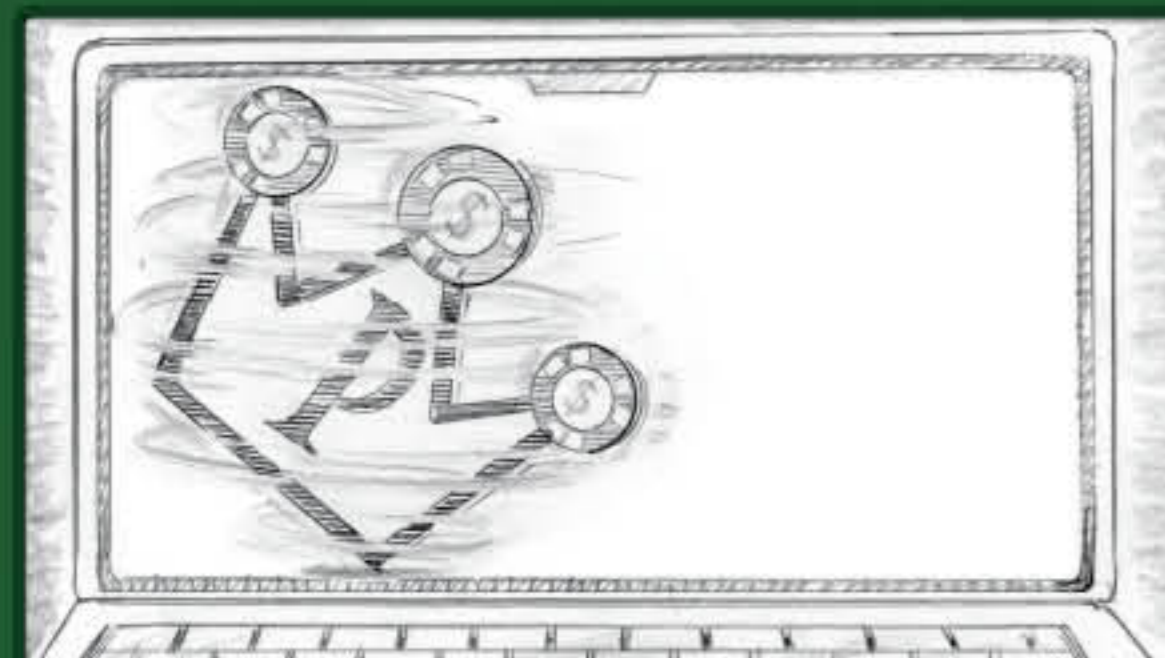

Continued...
A police tape slaps onto the freeze frame. It reads: "WARNING! Be Careful Where You Win". A wasp inches over the banner to punctuate the joke.

Medium close-up
Our main character plops down into his seat (his chair is off-screen). He greets his fellow players whilst staving off a few wasps swirling around his head. This image falls away...

Continued...
...to reveal that he's in a picture frame, as part of the online PartyPoker game. Other **CONTESTANTS** greet and size each other up in their separate frames. The camera pulls back...

Continued...
...to illustrate the PartyPoker online game layout and show our character's winning hand. The camera pulls away further still...

Continued...
...to reveal the game inside a laptop and shows the PartyPoker logo on the table.

King of the Table alternative ending

Zoom In onto the green baize of the table. The King of the Table promotion crown **DROPS** in and **SPINS** like a coin. The promotional terms & conditions appear in a box over the keyboard.

TWO cards fly out of the middle of the spinning crown.

The crown and cards land flat on the table. The card on the left has the King of the Table promotion title on and the card on the right has the PartyPoker logo with the love to win sign-off.