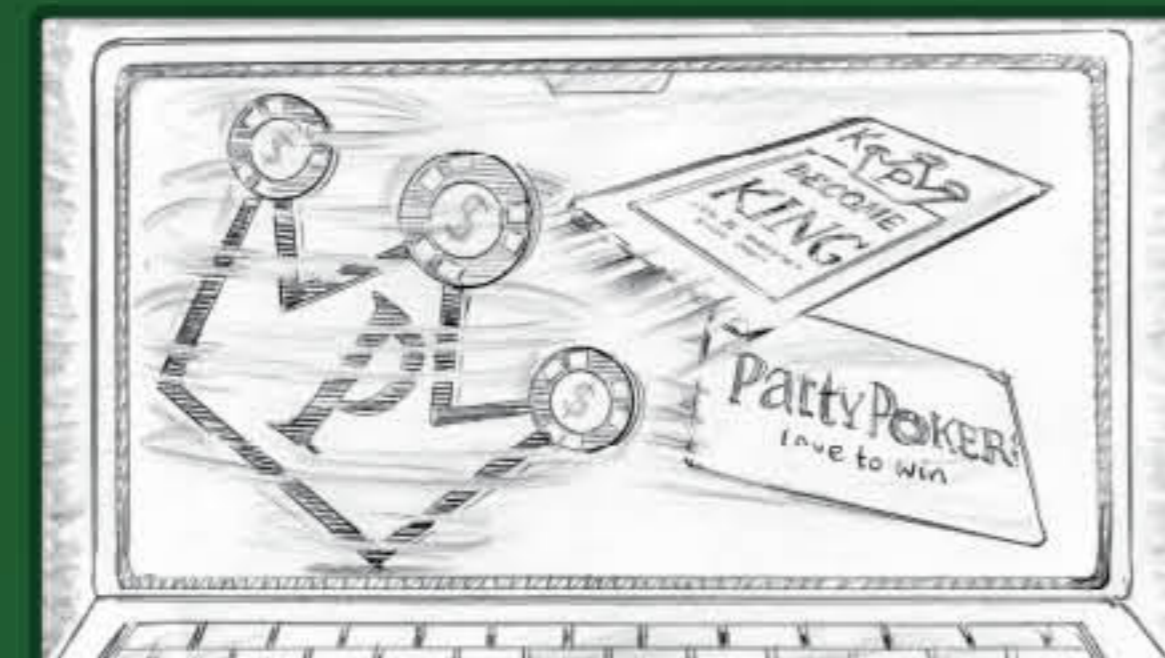

Continued...
A police tape slaps onto the freeze frame. It reads: "WARNING! Be Careful Where You Win". A wasp inches over the banner to punctuate the joke.

Medium close-up
Our main character plops down into his seat (his chair is off-screen). He greets his fellow players whilst staving off a few wasps swirling around his head. This image falls away...

Continued...
...to reveal that he's in a picture frame, as part of the online PartyPoker game. Other **CONTESTANTS** greet and size each other up in their separate frames. The camera pulls back...

Continued...
...to illustrate the PartyPoker online game layout and show our character's winning hand. The camera pulls away further still...

Continued...
...to reveal the game inside a laptop and shows the PartyPoker logo on the table.

King of the Table alternative ending

Zoom In onto the green baize of the table. The King of the Table promotion crown **DROPS** in and **SPINS** like a coin. The promotional terms & conditions appear in a box over the keyboard.

TWO cards fly out of the middle of the spinning crown.

The crown and cards land flat on the table. The card on the left has the King of the Table promotion title on and the card on the right has the PartyPoker logo with the love to win sign-off.