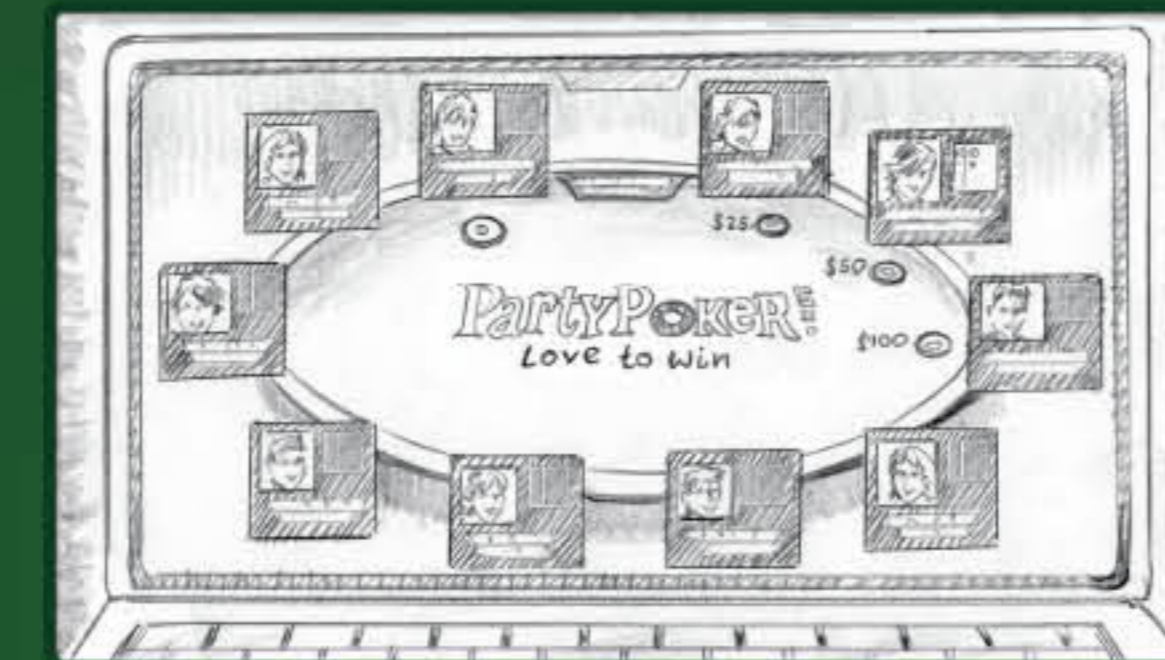

Continued...
A police tape slaps onto the freeze frame. It reads: "WARNING! Be Careful Where You Win". A wasp inches over the banner to punctuate the joke.

Medium close-up
Our main character plops down into his seat (his chair is off-screen). He greets his fellow players whilst staving off a few wasps swirling around his head. This image falls away...

Continued...
...to reveal that he's in a picture frame, as part of the online PartyPoker game. Other **CONTESTANTS** greet and size each other up in their separate frames. The camera pulls back...

Continued...
...to illustrate the PartyPoker online game layout and show our character's winning hand. The camera pulls away further still...

Continued...
...to reveal the game inside a laptop and shows the PartyPoker logo on the table.

King of the Table alternative ending

Zoom In onto the green baize of the table. The King of the Table promotion crown **DROPS** in and **SPINS** like a coin. The promotional terms & conditions appear in a box over the keyboard.

TWO cards fly out of the middle of the spinning crown.

The crown and cards land flat on the table. The card on the left has the King of the Table promotion title on and the card on the right has the PartyPoker logo with the love to win sign-off.