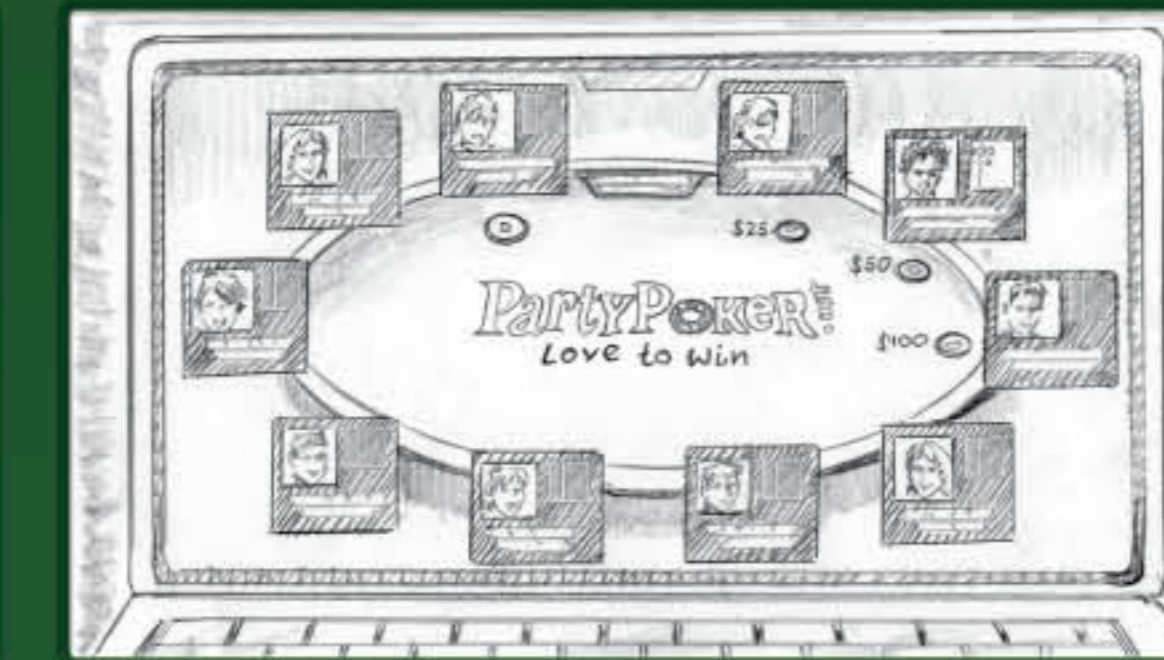

Medium close-up

Our main character plops down into his seat (his chair is off screen) wearing a "flat top", half shaved afro. He greets his fellow players. This image falls away...

Continued...

...to reveal that he's in a picture frame, as part of the online PartyPoker game. Other **CONTESTANTS** greet and size each other up in their separate frames. The camera pulls back...

Continued...

...to illustrate the PartyPoker online game layout and show our character's winning hand. The camera pulls away further still...

Continued...

...to reveal the game inside a laptop and shows the PartyPoker logo on the table.

King of the Table alternative ending

Zoom in onto the green baize of the table. The King of the Table promotion crown **DROPS** in and **SPINS** like a coin. The promotional terms & conditions appear in a box over the keyboard.

TWO cards fly out of the middle of the spinning crown.

The crown and cards land flat on the table. The card on the left has the King of the Table promotion title on and the card on the right has the PartyPoker logo with the love to win sign-off.