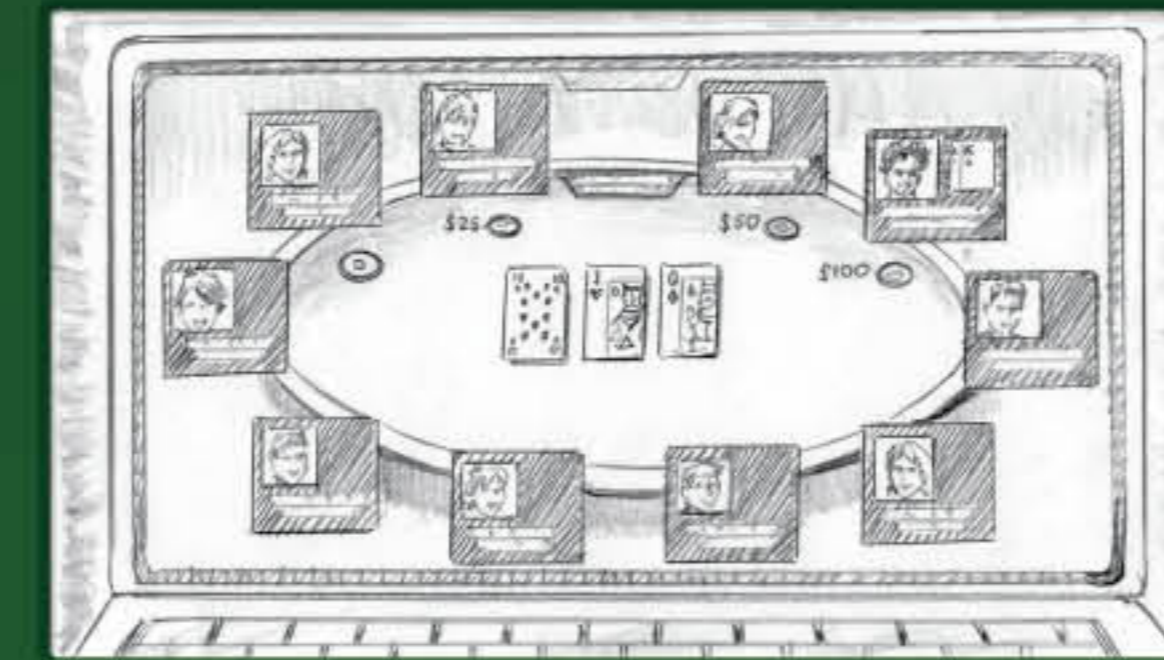

Continued...

A telecine crash zoom punctuates his expression.

Continued...

A police tape slaps onto the screen. It reads: "WARNING! Be Careful Where You Win." In the background, the fan revolves at a snails speed to punctuate the joke.

Medium close-up

Our main character plops down into his seat (his chair is off screen) wearing a "flat top", half shaved afro. He greets his fellow players. This image falls away...

Continued...

...to reveal that he's in a picture frame, as part of the online PartyPoker game. Other **CONTESTANTS** greet and size each other up in their separate frames. The camera pulls back...

Continued...

...to illustrate the PartyPoker online game layout and show our character's winning hand. The camera pulls away further still...

Continued...

...to reveal the game inside a laptop and shows the PartyPoker logo on the table.

TWO cards fly out of the middle of the spinning crown.

The crown and cards land flat on the table. The card on the left has the King of the Table promotion title on and the card on the right has the PartyPoker logo with the love to win sign-off.