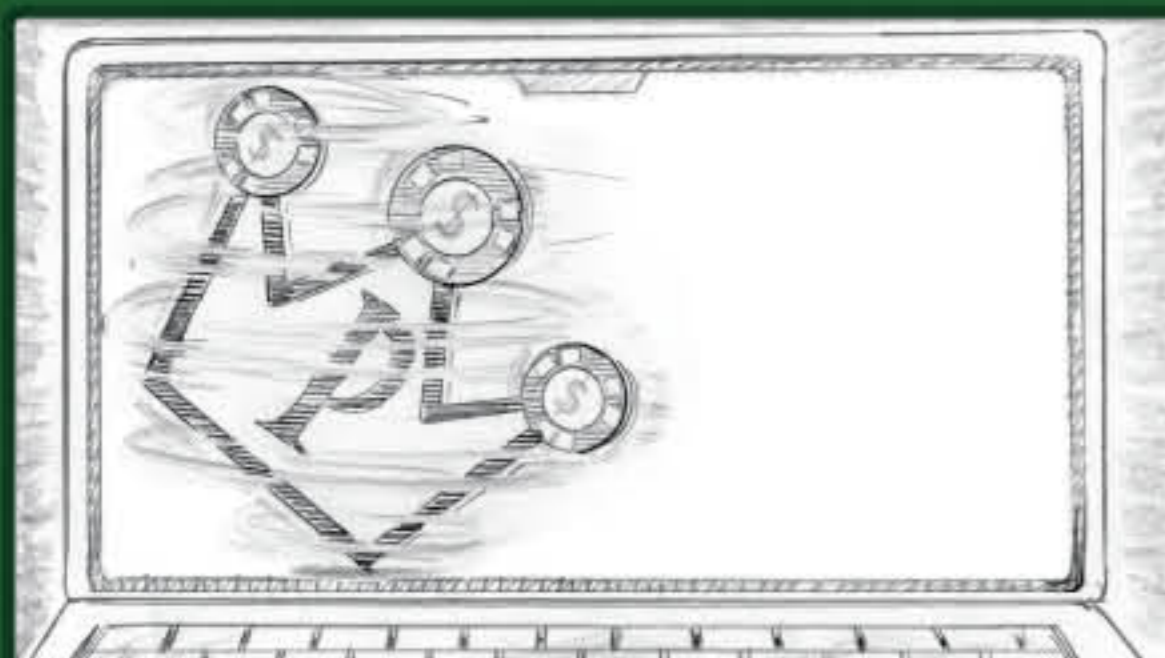

Medium close-up

Our main character plops down into his seat (his chair is off screen) wearing a "flat top", half shaved afro. He greets his fellow players. This image falls away...

Continued...

...to reveal that he's in a picture frame, as part of the online PartyPoker game. Other **CONTESTANTS** greet and size each other up in their separate frames. The camera pulls back...

Continued...

...to illustrate the PartyPoker online game layout and show our character's winning hand. The camera pulls away further still...

Continued...

...to reveal the game inside a laptop and shows the PartyPoker logo on the table.

King of the Table alternative ending

Zoom in onto the green baize of the table. The King of the Table promotion crown **DROPS** in and **SPINS** like a coin. The promotional terms & conditions appear in a box over the keyboard.

TWO cards fly out of the middle of the spinning crown.

The crown and cards land flat on the table. The card on the left has the King of the Table promotion title on and the card on the right has the PartyPoker logo with the love to win sign-off.